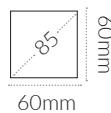

AFRAME 1800MM

Table & Bar Frames

ORIGIN: China **USE:** Indoor **WARRANTY:** 12 Months

DIMENSIONS:

H900

 26 kg

H900

 25.8 kg

FINISHES:

Mild Steel

Black White

AFRAME 1800MM

Table & Bar Frames

SPECIFICATIONS:

Top Brace:

Hole Depth: 38mm

Square: 38 x 38mm

Assembly:

[Standard Instructions -->](#)

[Castor Instructions -->](#)

Frame:

Steel Gauge: 1.5mm

Legs Square: 60mm

Brace Diameter: 20mm