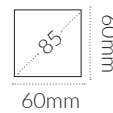

Feet:

Footrail Square: 60mm

Adjustable Footglides: