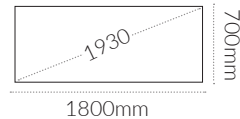

AFRAME 1800MM

Table & Bar Frames

ORIGIN: China **USE:** Indoor **WARRANTY:** 12 Months

DIMENSIONS:

H900

 26 kg

H900

 25.8 kg

FINISHES:

Mild Steel

Black White

AFRAME 1800MM

Table & Bar Frames

SPECIFICATIONS:

Top Brace:

Hole Depth: 38mm

Square: 38 x 38mm

Assembly:

[Standard Instructions -->](#)

[Castor Instructions -->](#)

Frame:

Steel Gauge: 1.5mm

Legs Square: 60mm

Brace Diameter: 20mm