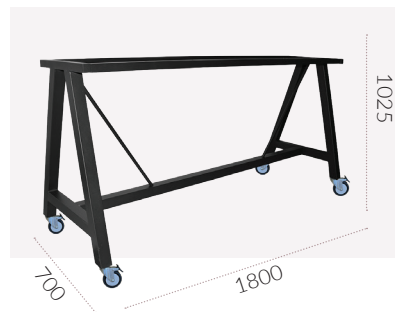

AFRAME 1800MM

Table & Bar Frames

ORIGIN: China **USE:** Indoor **WARRANTY:** 12 Months

DIMENSIONS:

H900

 26 kg

H900

 25.8 kg

H1025

 29.8 kg

H1050

 27.8 kg

CODES:

Black - KBBAF18073BK
White - KBBAF18073WH

Black - KBBAF18090BK
White - KBBAF18090BKCA

Black - KBBAF180105BK
White - KBBAF180105WH

FINISHES:

Mild Steel

Black White

AFRAME 1800MM

Table & Bar Frames

SPECIFICATIONS:

Top Brace:

Hole Depth: 38mm

Square: 38 x 38mm

Assembly:

[Standard Instructions -->](#)

[Castor Instructions -->](#)

Frame:

Steel Gauge: 1.5mm

Legs Square: 60mm

Brace Diameter: 20mm