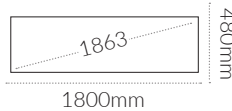

AFRAME 1800MM

Table & Bar Frames

ORIGIN: China **USE:** Indoor **WARRANTY:** 12 Months

DIMENSIONS:

H900

 26 kg

H900

 25.8 kg

H1025

 29.8 kg

H1050

 27.8 kg

CODES:

Black - KBBAF18073BK
White - KBBAF18073WH

Black - KBBAF18090BK
White - KBBAF18090BKCA

Black - KBBAF180105BK
White - KBBAF180105WH

FINISHES:

Mild Steel

Black White

AFRAME 1800MM

Table & Bar Frames

SPECIFICATIONS:

Top Brace:

Hole Depth: 38mm

Square: 38 x 38mm

Assembly:

[Standard Instructions -->](#)

[Castor Instructions -->](#)

Frame:

Steel Gauge: 1.5mm

Legs Square: 60mm

Brace Diameter: 20mm