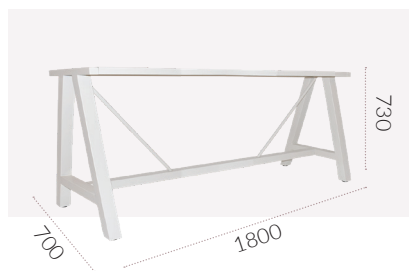

AFRAME 1800MM

Table & Bar Frames

ORIGIN: China **USE:** Indoor **WARRANTY:** 12 Months

DIMENSIONS:

H900

 26 kg

H900

 25.8 kg

H1025

 29.8 kg

H1050

 27.8 kg

CODES:

Black - KBBAF18073BK
White - KBBAF18073WH

Black - KBBAF18090BK
White - KBBAF18090BKCA

Black - KBBAF180105BK
White - KBBAF180105WH

FINISHES:

Mild Steel

Black White

AFRAME 1800MM

Table & Bar Frames

SPECIFICATIONS:

Top Brace:

Hole Depth: 38mm

Square: 38 x 38mm

Assembly:

[Standard Instructions -->](#)

[Castor Instructions -->](#)

Frame:

Steel Gauge: 1.5mm

Legs Square: 60mm

Brace Diameter: 20mm