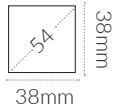

AFRAME 1800MM

Table & Bar Frames

ORIGIN: China **USE:** Indoor **WARRANTY:** 12 Months

DIMENSIONS:

H900

 26 kg

H900

 25.8 kg

H1025

 29.8 kg

H1050

 27.8 kg

CODES:

Black - KBBAF18073BK
White - KBBAF18073WH

Black - KBBAF18090BK
White - KBBAF18090BKCA

Black - KBBAF180105BK
White - KBBAF180105WH

FINISHES:

Mild Steel

Black White

AFRAME 1800MM

Table & Bar Frames

SPECIFICATIONS:

Top Brace:

Hole Depth: 38mm

Square: 38 x 38mm

Assembly:

[Standard Instructions -->](#)

[Castor Instructions -->](#)

Frame:

Steel Gauge: 1.5mm

Legs Square: 60mm

Brace Diameter: 20mm