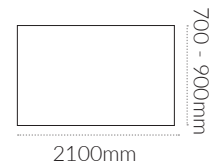

PRODUCT MAINTENANCE:

Powdercoated Mild Steel:

1. Regularly dust surface with damp cloth.
2. Wash with a soft cloth and warm soapy water.
3. Always dry with a lint free cloth.

DO NOT: Use abrasive pads, brushes, or cleaners like steel wool, as it will scratch the surface.
DO NOT: Use powder, concentrated detergents, or silicone-based furniture polishes.

NOTE: Chipping and breaking of the coating may result in deterioration of the product and should be addressed.