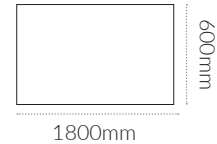

Top:

Minimum:

Overhang: